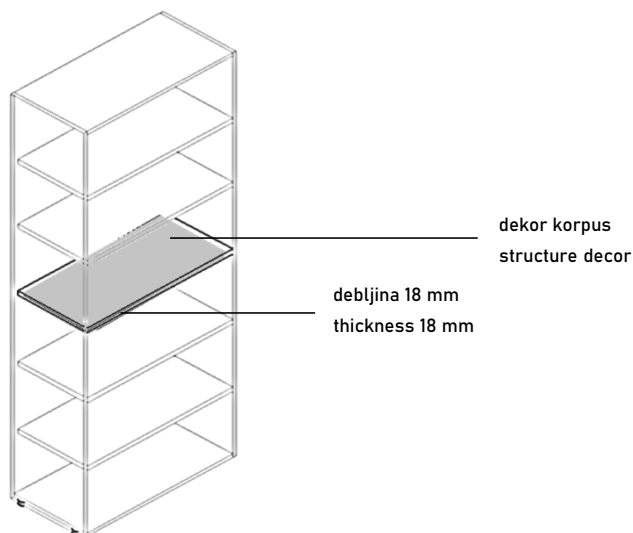

Dodatne police / Additional shelves

Primjer narudžbe:
Order example:

ART. **64099 G**

64099: artikl (article)
G: dekor korpus (structure decor)